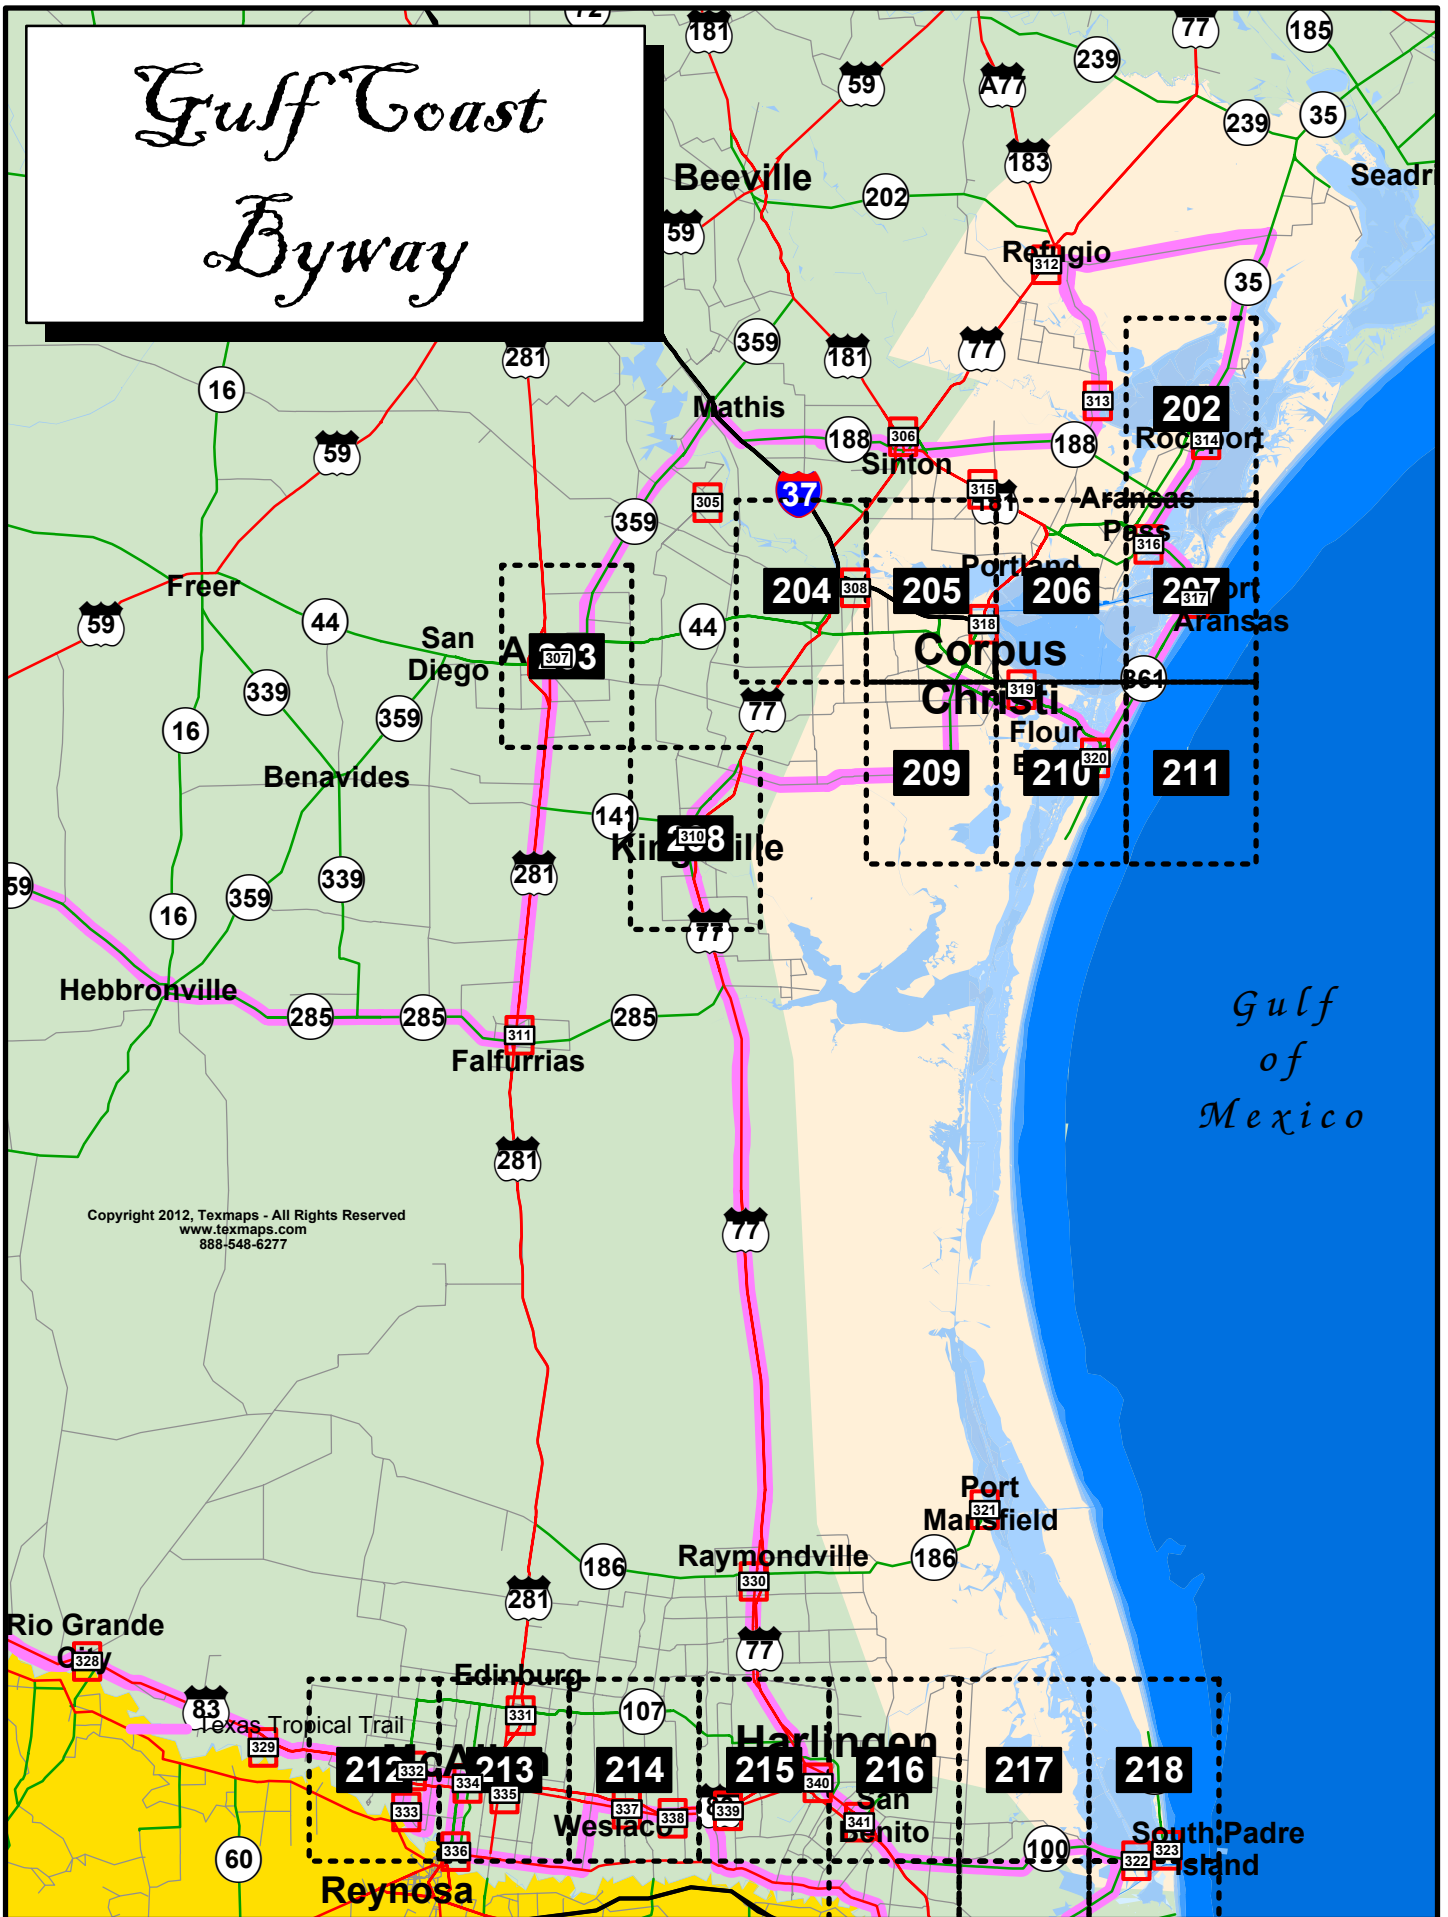

Brush Country Byway

Gulf Coast Byway

Copyright 2012, Texmaps - All Rights Reserved
www.texmaps.com
888-548-6277

Border Byway

Wild Horse Desert Byway

LEGEND

- Attractions
- Hotels
- Major Bldgs
- Restaurants
- Parking
- Public Restrooms