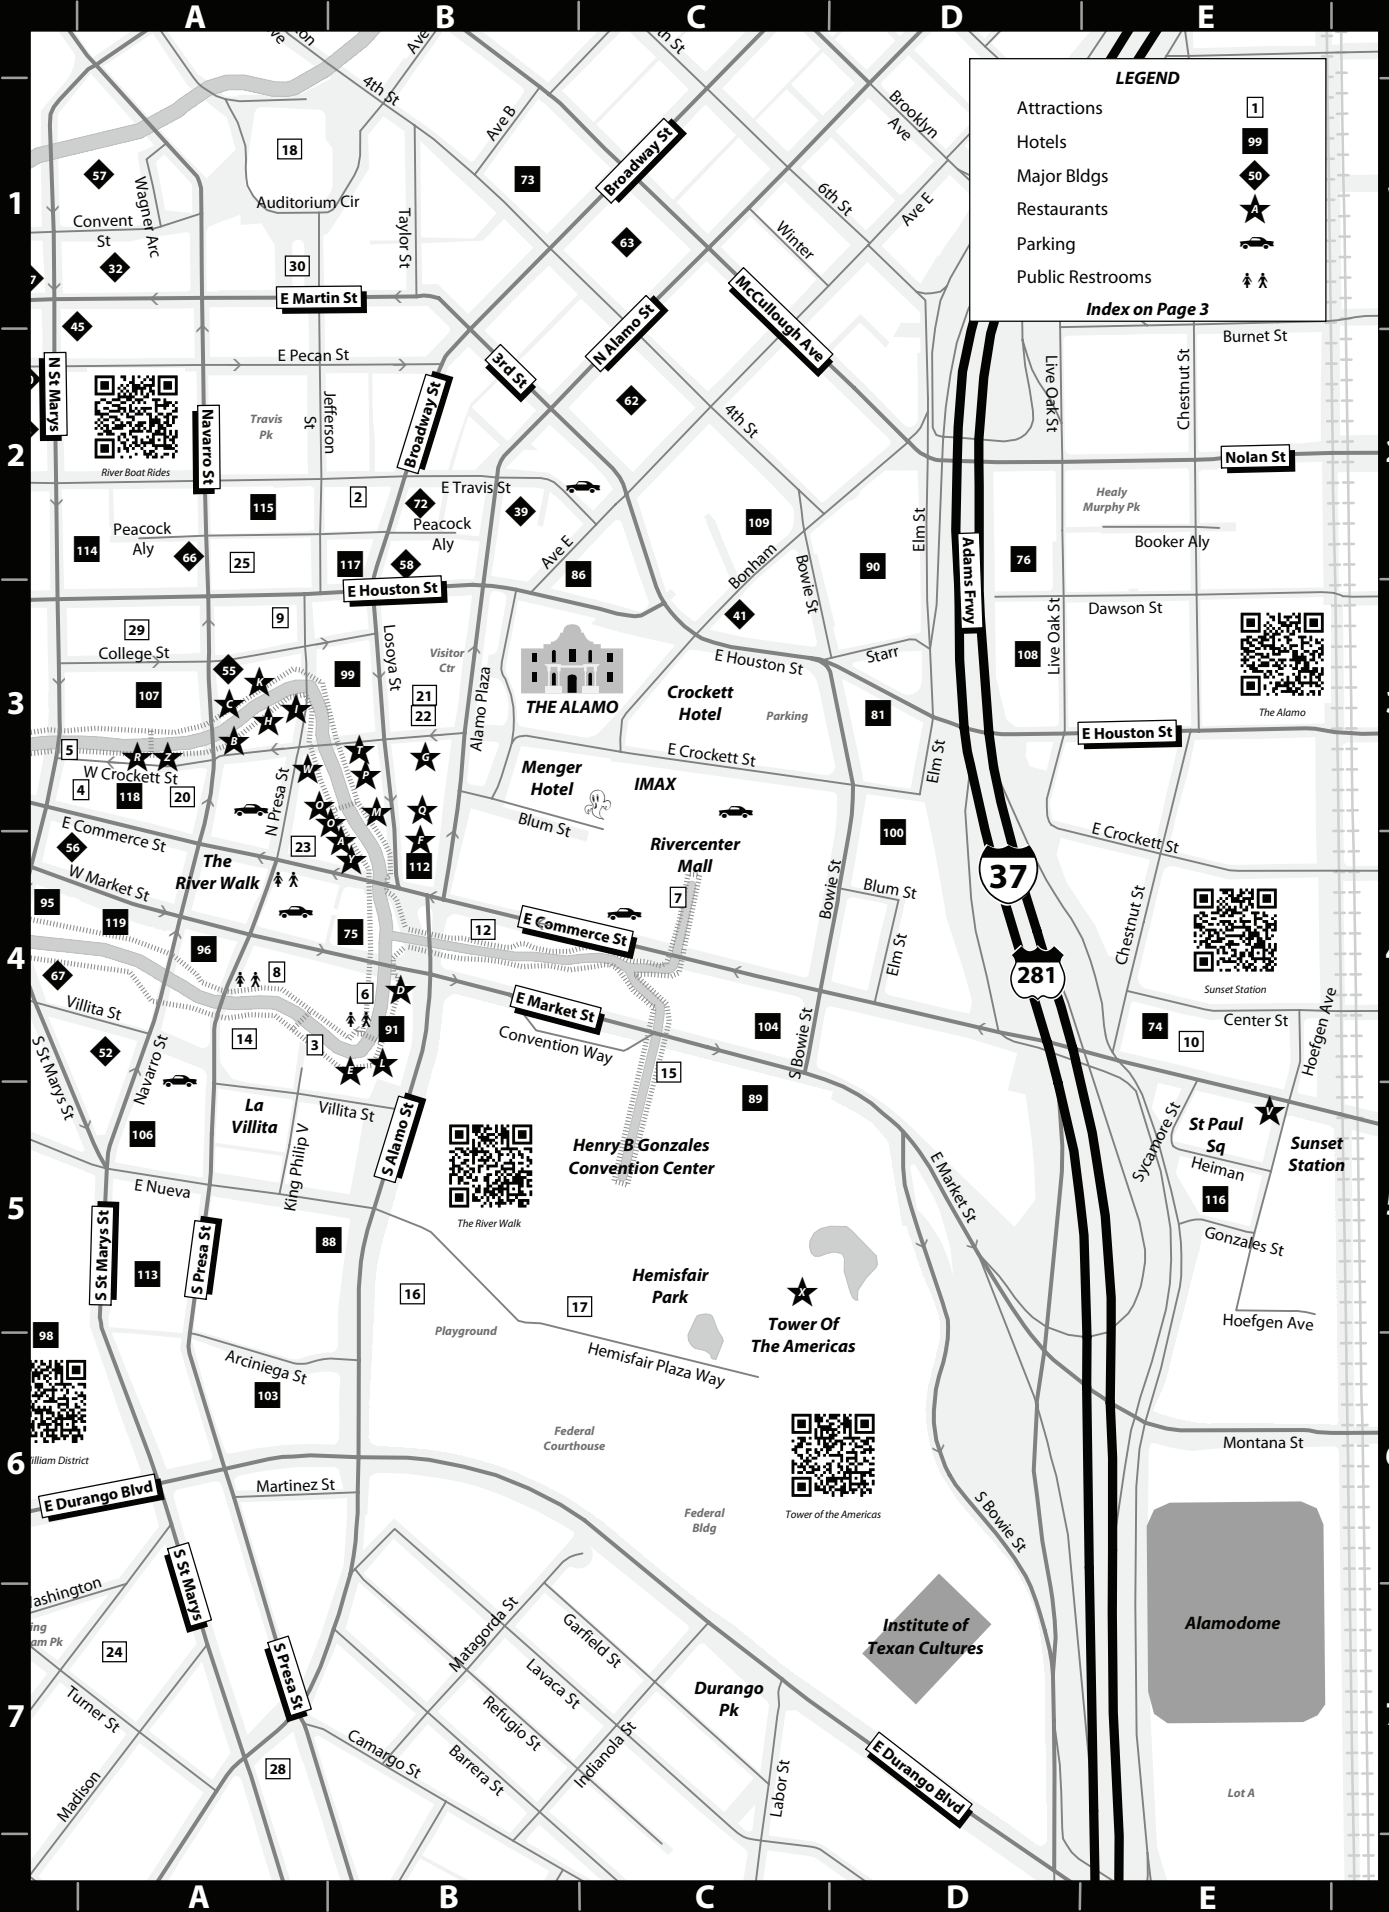

LEGEND

- Attractions
- Hotels
- Major Bldgs
- Restaurants
- Parking
- Public Restrooms

Index on Page 3