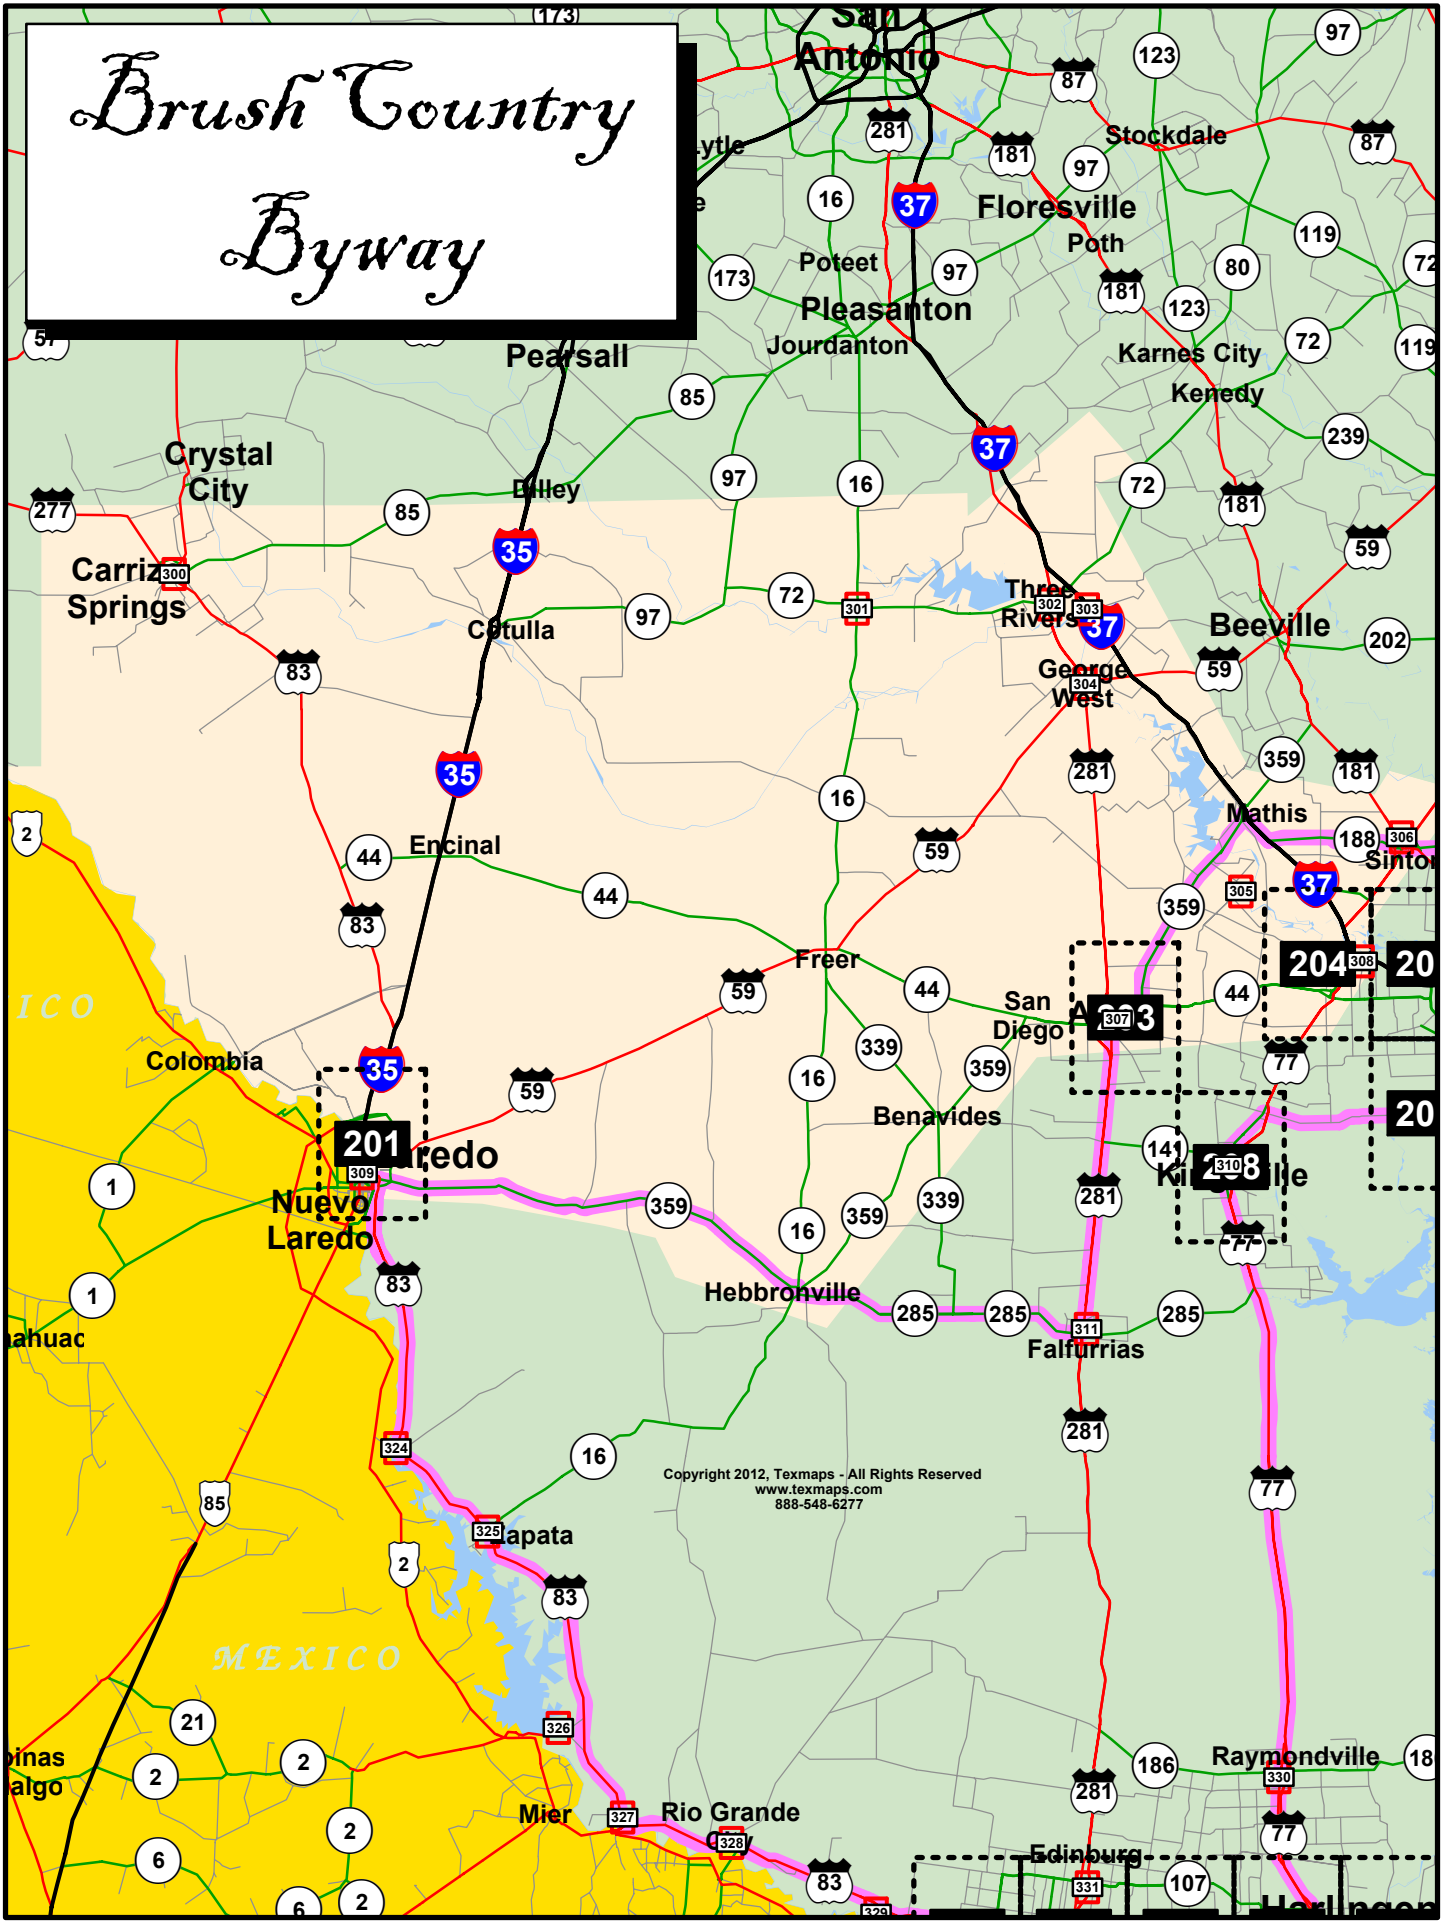

Brush Country Byway

Gulf Coast Byway

Copyright 2012, Texmaps - All Rights Reserved
www.texmaps.com
888-548-6277

Border Byway

Wild Horse Desert Byway

LEGEND

- Attractions
- Hotels
- Major Bldgs
- Restaurants
- Parking
- Public Restrooms