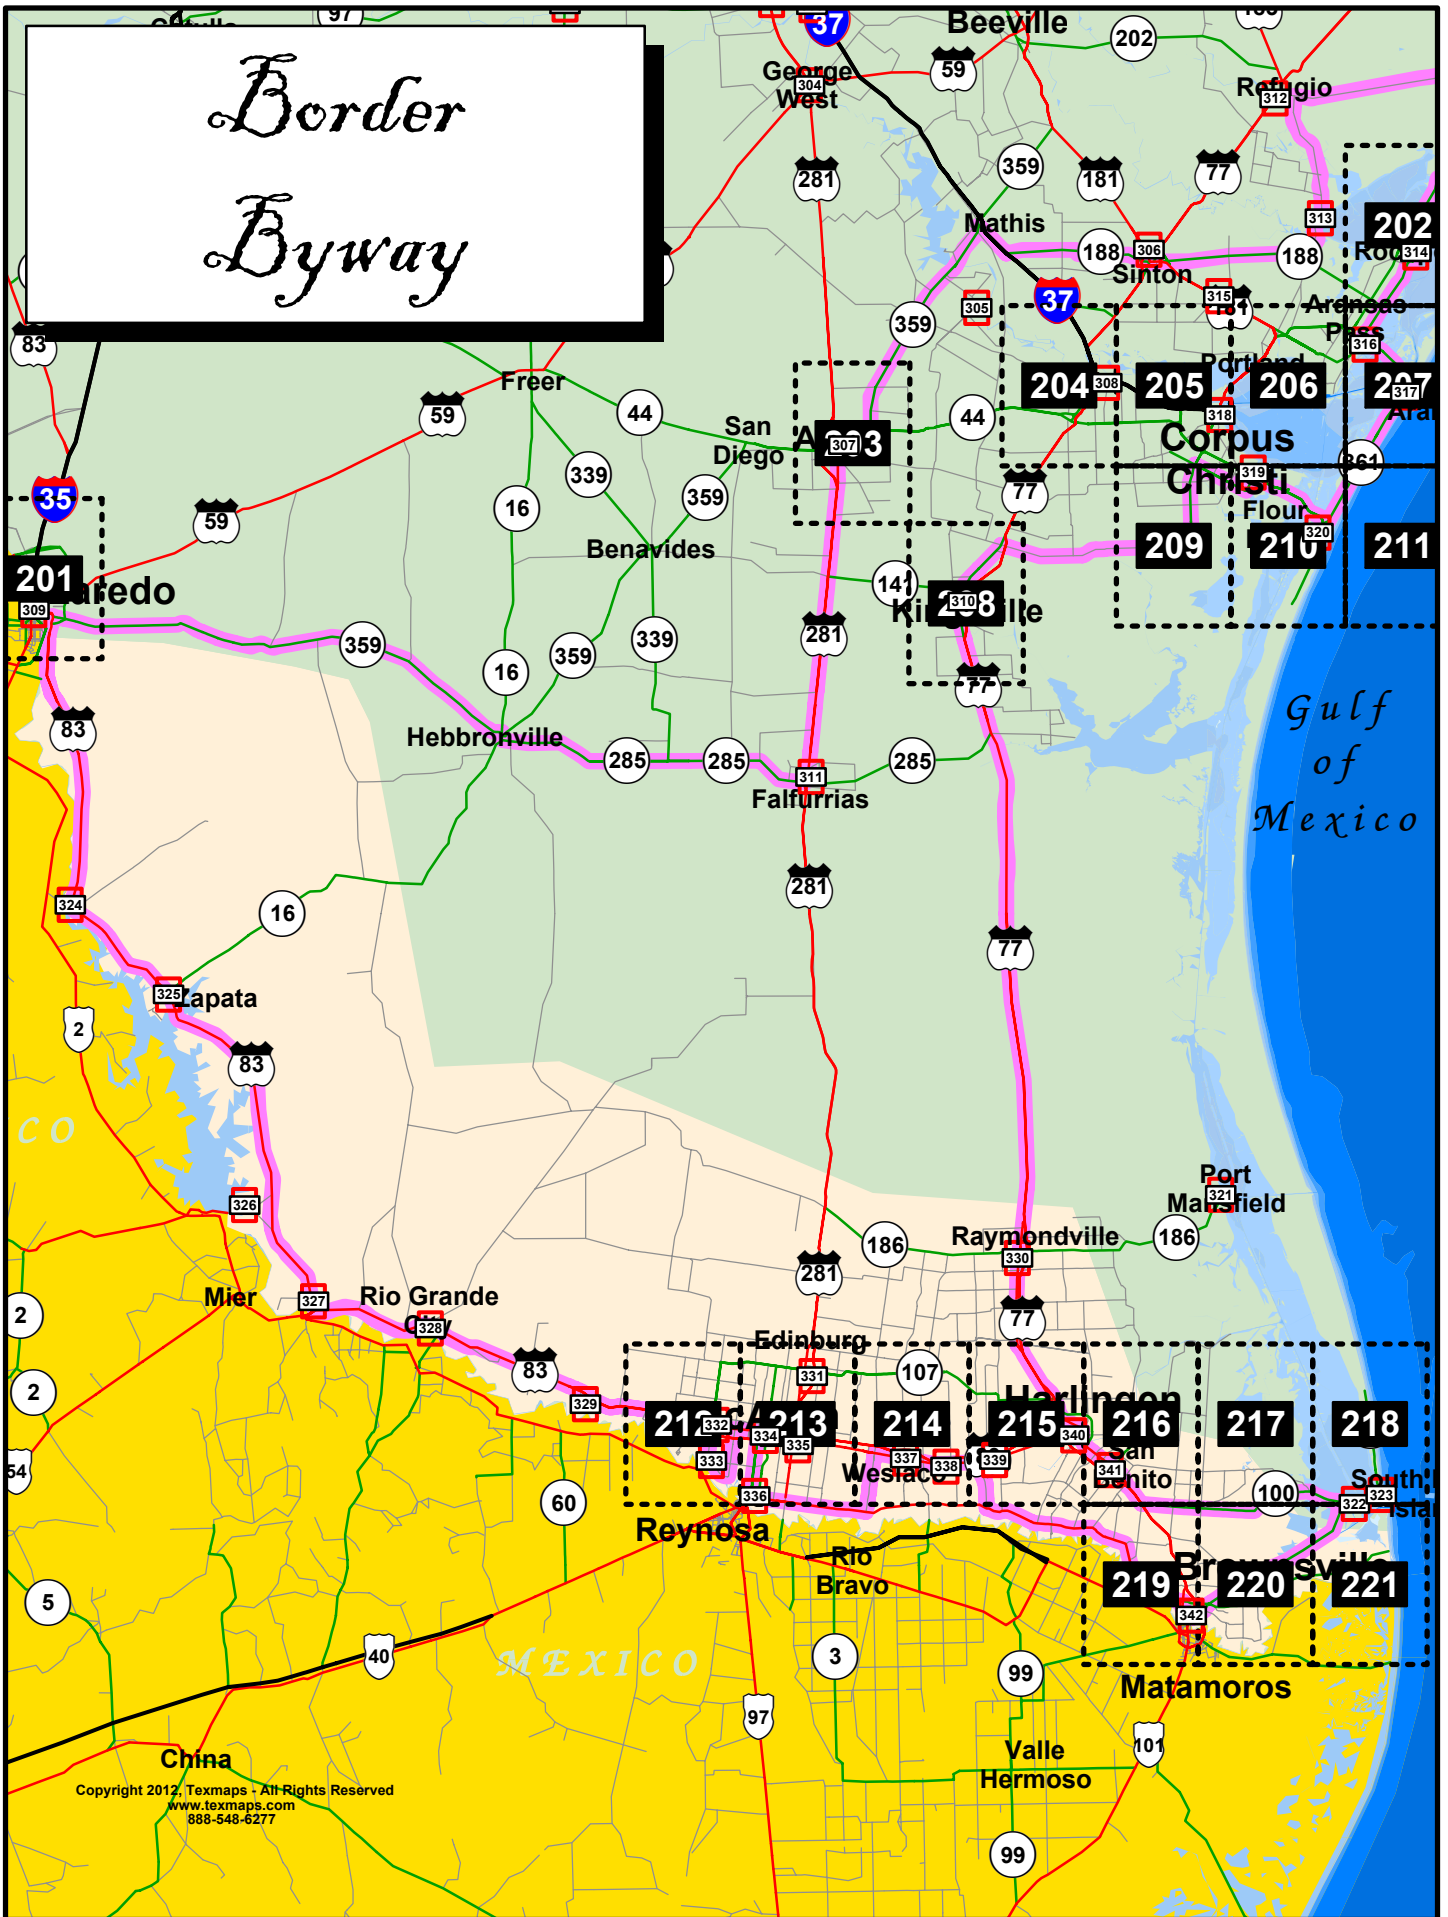

Brush Country Byway

Gulf Coast Byway

Copyright 2012, Texmaps - All Rights Reserved
www.texmaps.com
888-548-6277

Border Byway

Wild Horse Desert Byway

LEGEND

- Attractions
- Hotels
- Major Bldgs
- Restaurants
- Parking
- Public Restrooms