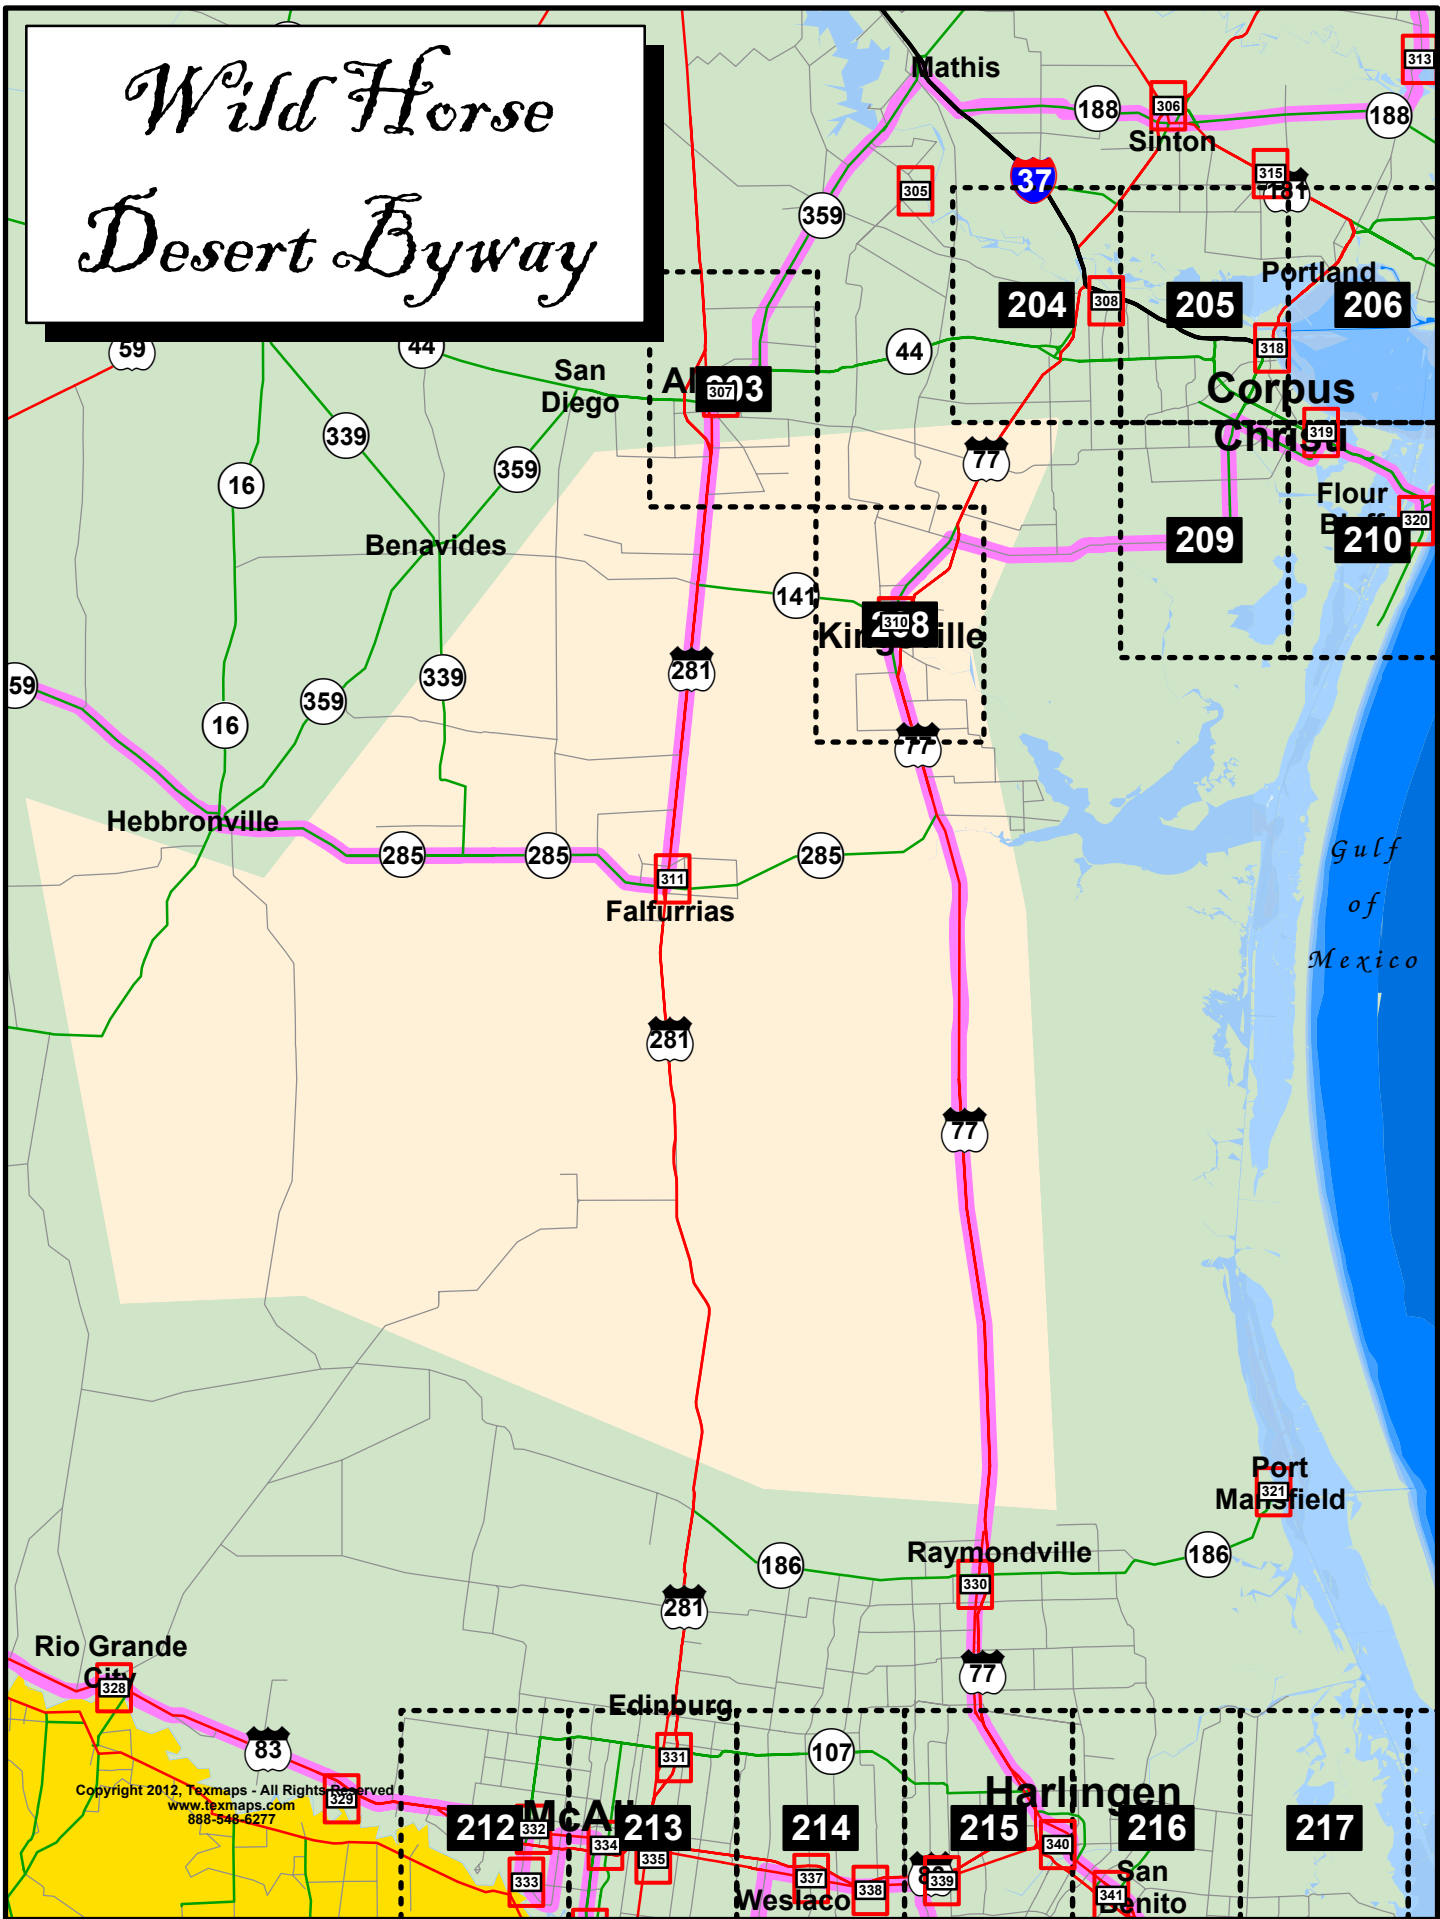

Brush Country Byway

Gulf Coast Byway

Copyright 2012, Texmaps - All Rights Reserved
www.texmaps.com
888-548-6277

Border Byway

Wild Horse Desert Byway

LEGEND

- Attractions
- Hotels
- Major Bldgs
- Restaurants
- Parking
- Public Restrooms